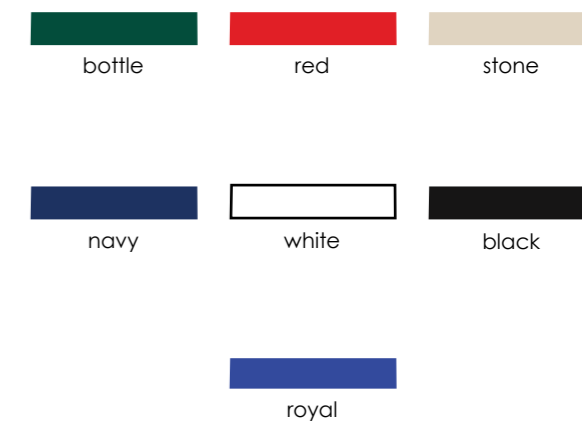

BUCKET HAT / 4107

Breathable Poly Twill / Available in 2 sizes - M or L/XL / 100% polyester