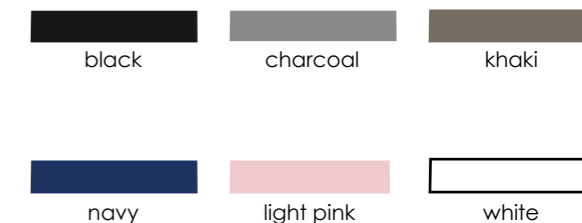

shoes

BASEBALL CAP / 4199

Brushed Heavy Cotton

Structured 6 panel / Low profile / Pre-curved peak / Fabric covered short touch strap / 100% cotton

BASEBALL CAP / 4210

Brushed Heavy Cotton

Contrast sandwich peak / Structured 6 panel / Low profile / Pre-curved peak / Fabric strap and buckle / 100% cotton