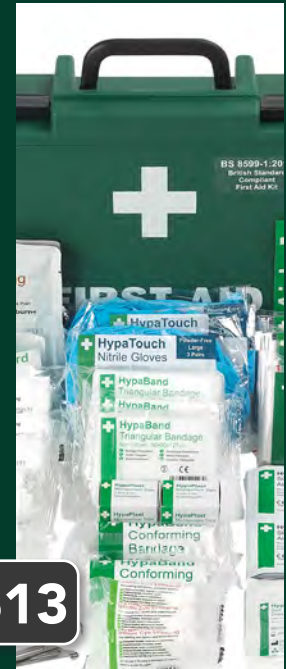

SAFETY & FIRST-AID

Safety & first-aid items suitable for all establishments

- Burns First-Aid & Catering First-Aid Kits **613**
- Plasters, Fire Blanket & Rubber Safety Mats **614**

First-Aid Kits

613

BACK TO MAIN CONTENTS