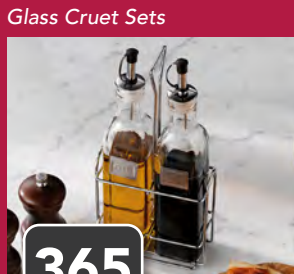

Stainless Steel Oval Dishes

365

Glass Cruet Sets