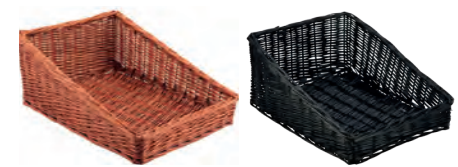

High Slanted Wicker Display Baskets

Code	Size (L x W x H)	MOQ	Pack	Each
WDB-4636S	46 x 36 x 20cm/7cm	1	10	£29.24
WDB-4636SBK	46 x 36 x 20cm/7cm	1	24	£29.24

- Made from natural wicker material.
- Great for buffets or displays.