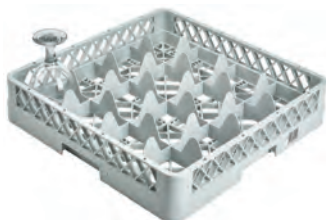

16 Compartment Glass Rack

Code	Description	MOQ	Pack	Each
GR16	Rack	1	6	£36.28
GR16-1	Rack + 1 Ext	1	1	£52.42
GR16-2	Rack + 2 Ext	1	1	£68.56
GR16-3	Rack + 3 Ext	1	1	£84.72
GR16-4	Rack + 4 Ext	1	1	£100.84
ER16	16 Compartment Extender	1	12	£16.14

- For large cocktail glasses & delicate wine stems with oversize bowls.
- Accommodates Glasses up-to Size (Ø): 108mm
- Top Extender colour: **Grey**